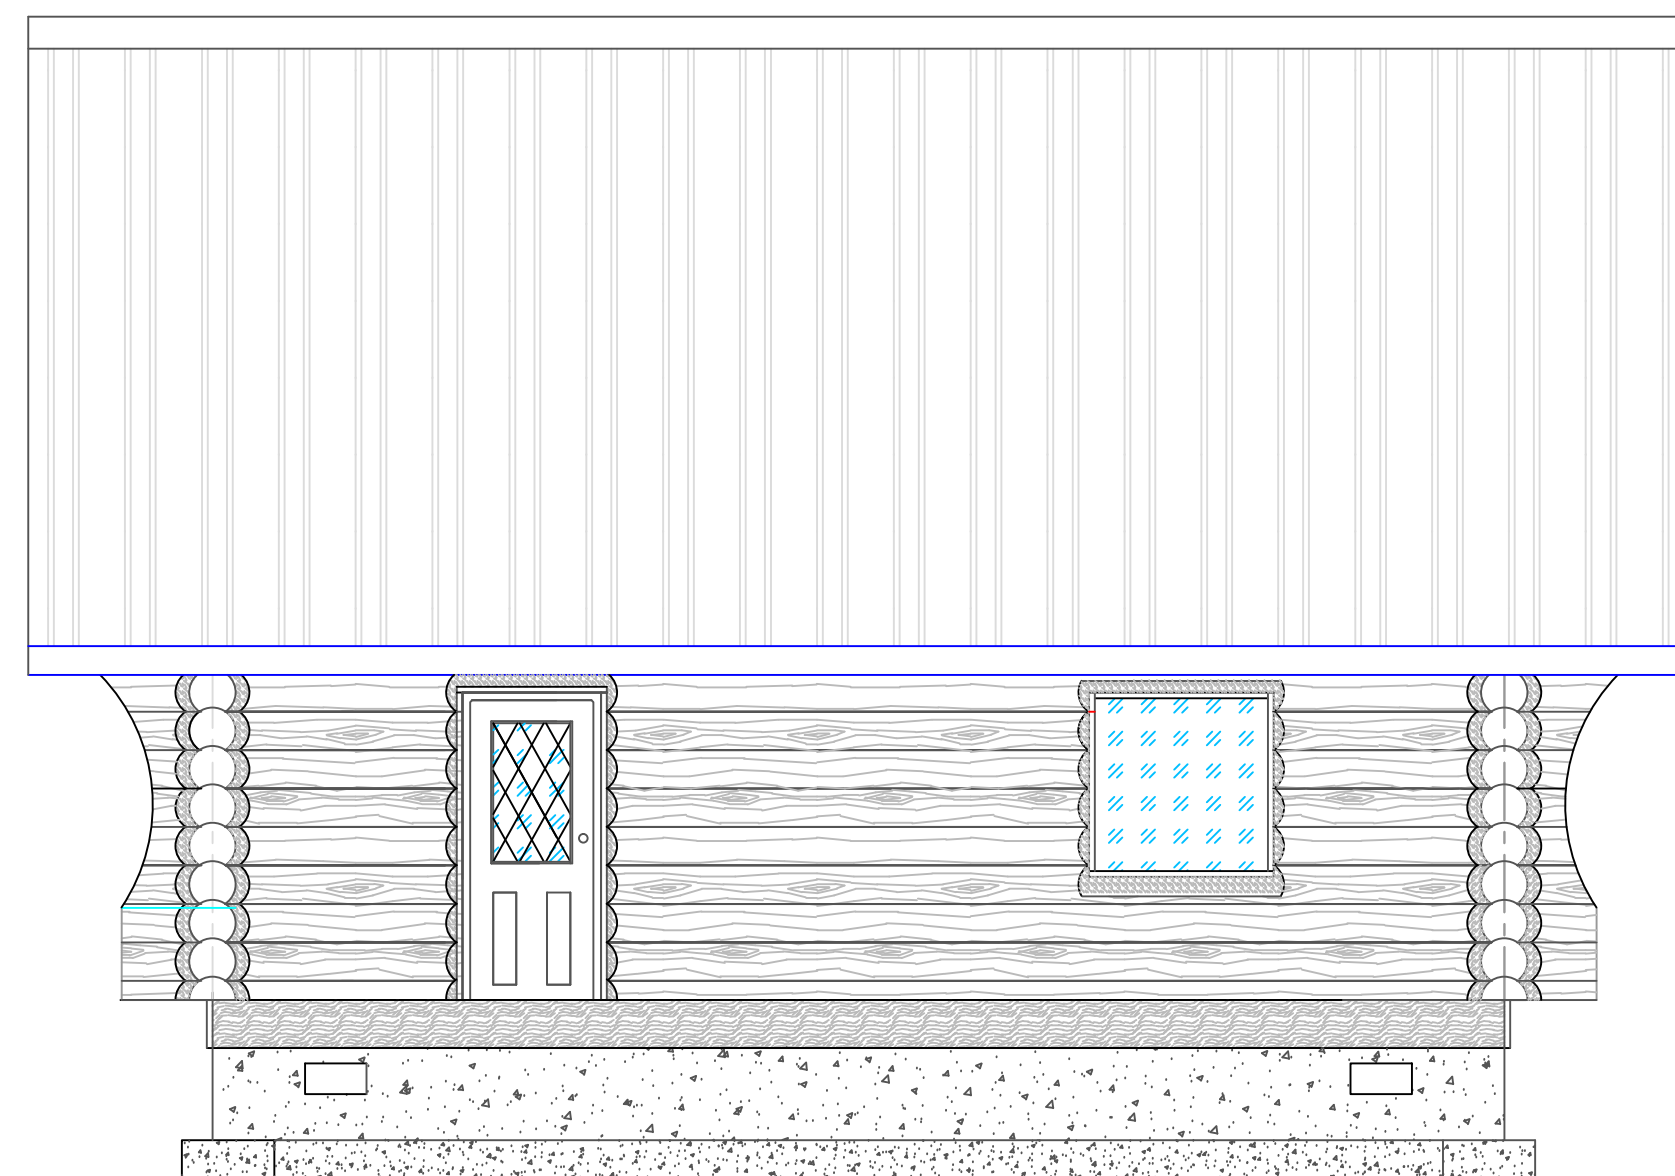

FULL SCRIBE, SWEDISH COPE LOG HOME

FRONT

BACK

AREA 24'x28'
 2 BED 1 BATH
 MAIN FLOOR 672 SQ.FT.
 LOFT-----383 SQ.FT.
 TOTAL LIVING SPACE 1,055 SQ.FT.

RIGHT

LEFT

CLEARWATER LOG
24x28
1 OF 5
SCALE 1/4"=1'
DESIGN BY MARK VESIK
E-MAIL mavesik@yahoo.com
WEB-SITE www.mvprints.net
208-451-0221 