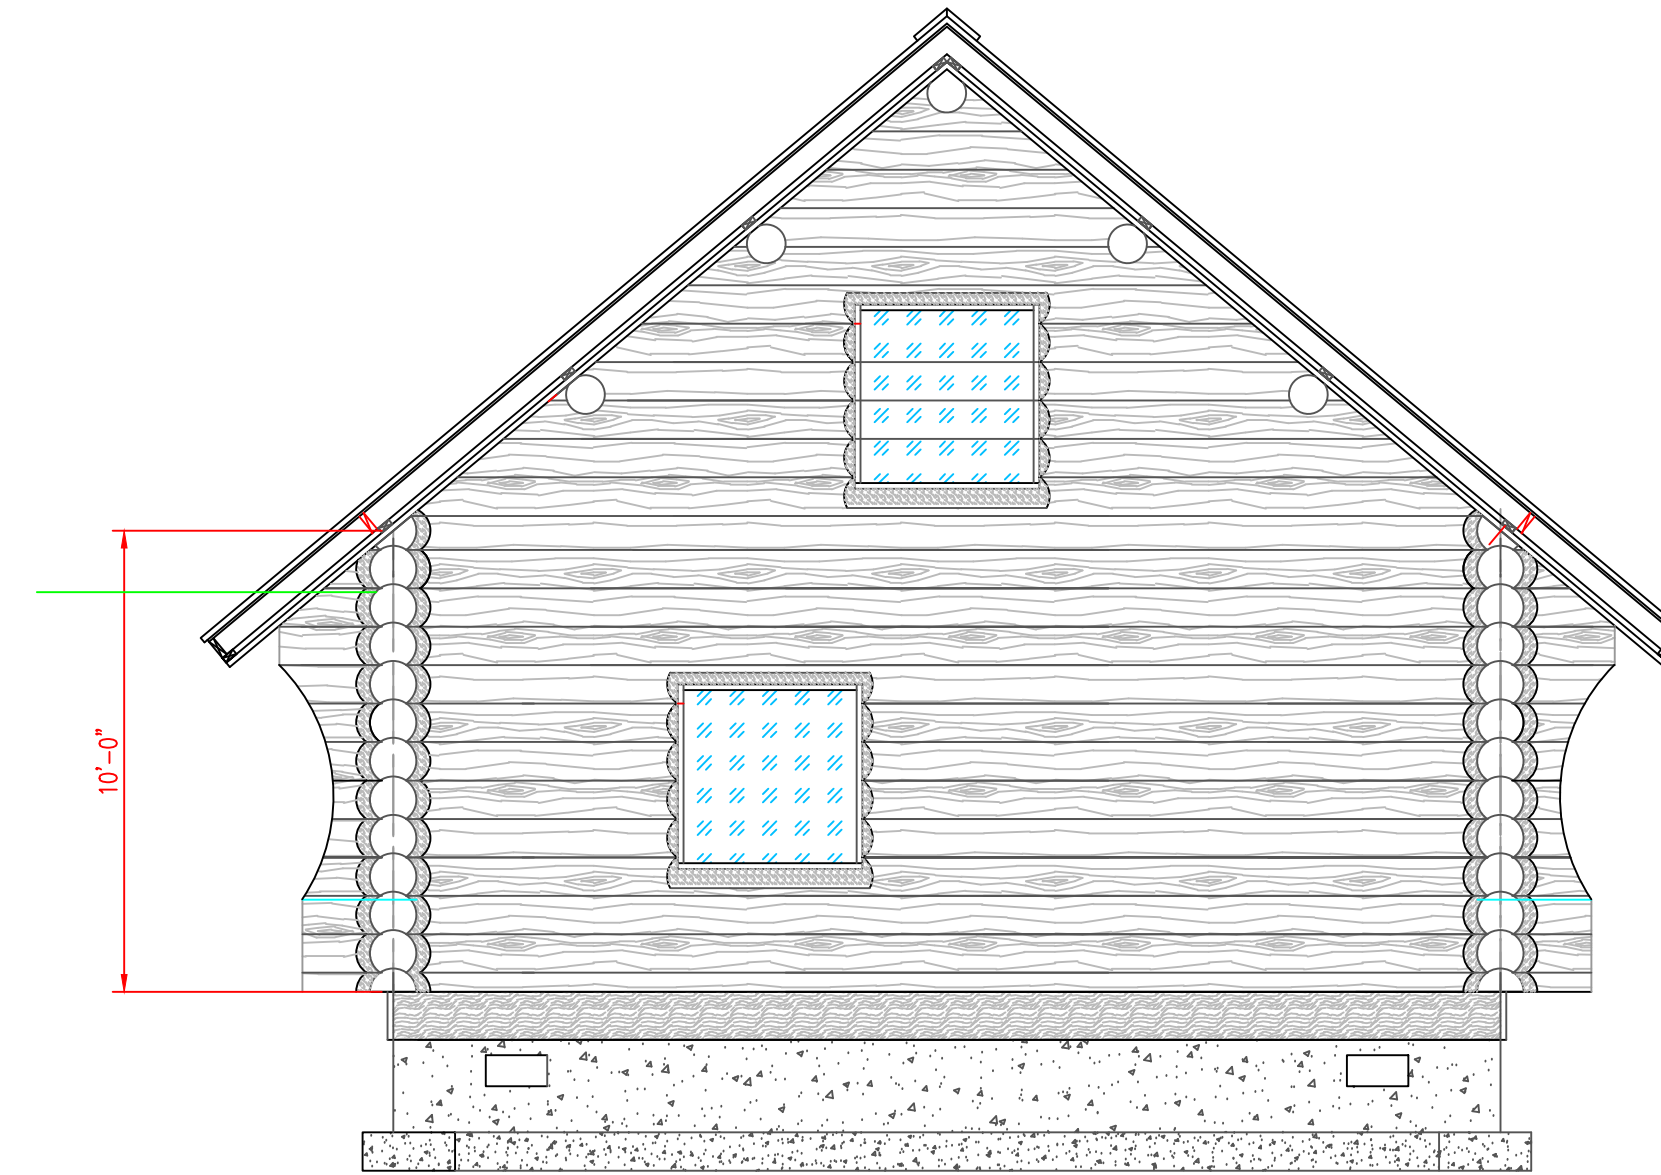

FULL SCRIBE, SWEDISH COPE LOG HOME

FRONT

BACK

AREA 24'x28'
 2 BED 1 BATH
 MAIN FLOOR 672 SQ.FT.
 LOFT-----383 SQ.FT.
 TOTAL LIVING SPACE 1,055 SQ.FT.

RIGHT

LEFT

CLEARWATER LOG
24x28
1 OF 5
SCALE 1/4"=1'
DESIGN BY MARK VESIK
E-MAIL mavesik@yahoo.com
WEB-SITE www.mvprints.net
208-451-0221 