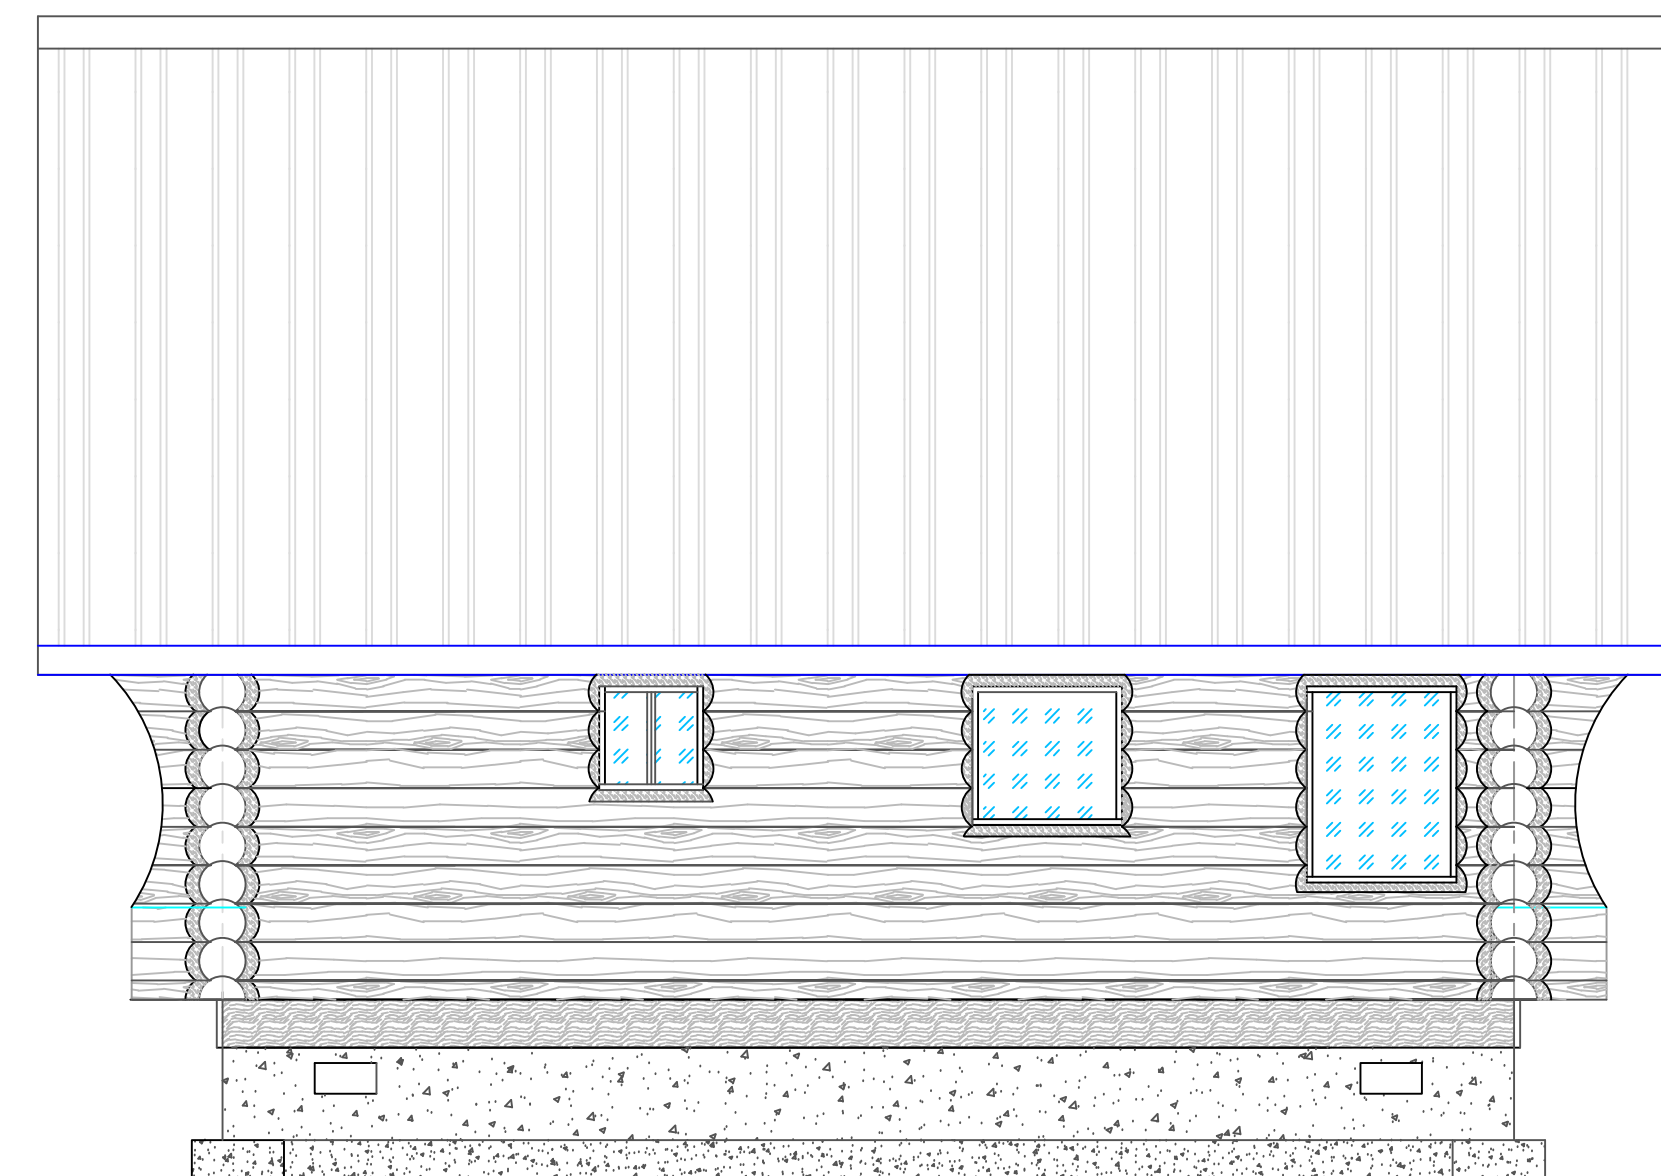

FULL SCRIBE, SWEDISH COPE LOG HOME

FRONT

BACK

AREA 24'x28'
 2 BED 1 BATH
 MAIN FLOOR 672 SQ.FT.
 LOFT-----383 SQ.FT.
 TOTAL LIVING SPACE 1,055 SQ.FT.

RIGHT

LEFT

CLEARWATER LOG
24x28
1 OF 5
SCALE 1/4"=1'
DESIGN BY MARK VESIK
E-MAIL mavesik@yahoo.com
WEB-SITE www.mvprints.net
208-451-0221 