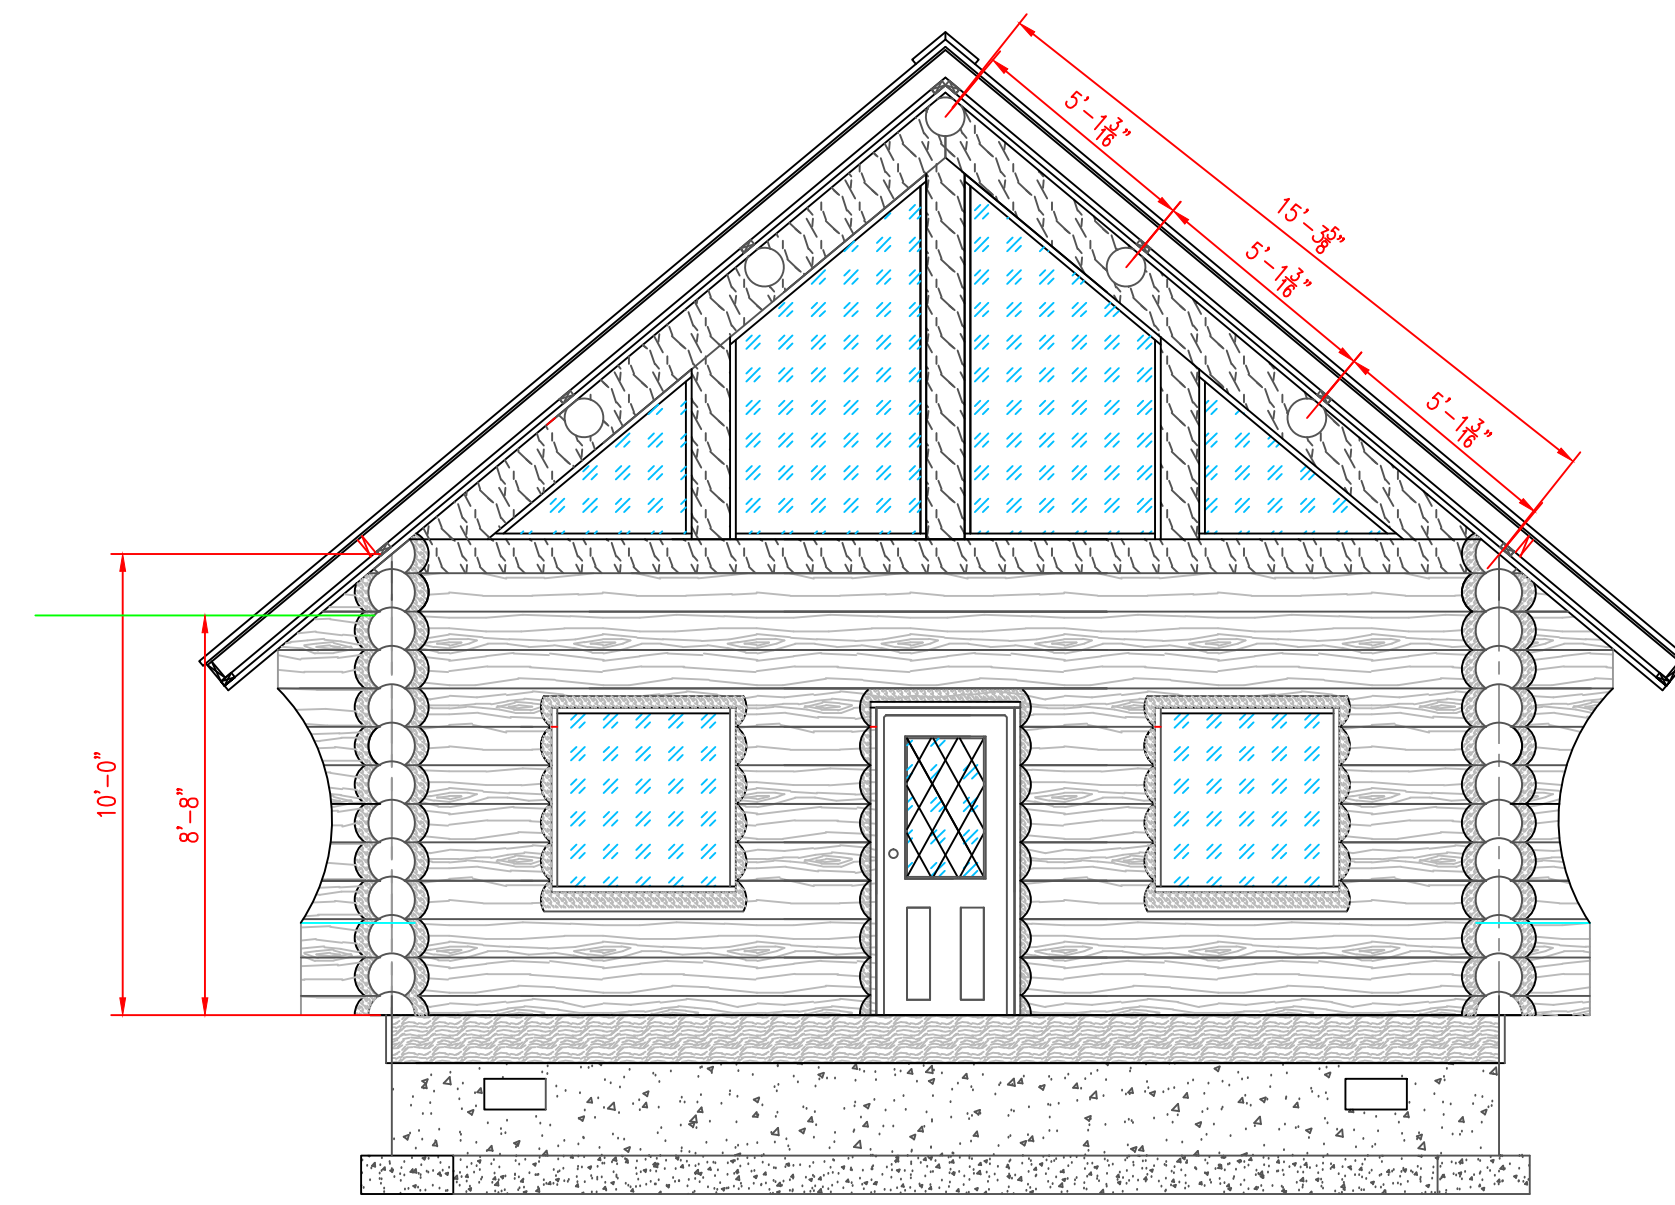

FULL SCRIBE, SWEDISH COPE LOG HOME

FRONT

BACK

AREA 24'x28'
 2 BED 1 BATH
 MAIN FLOOR 672 SQ.FT.
 LOFT-----383 SQ.FT.
 TOTAL LIVING SPACE 1,055 SQ.FT.

RIGHT

LEFT

CLEARWATER LOG
24x28
1 OF 5
SCALE 1/4"=1'
DESIGN BY MARK VESIK
E-MAIL mavesik@yahoo.com
WEB-SITE www.mvprints.net
208-451-0221 