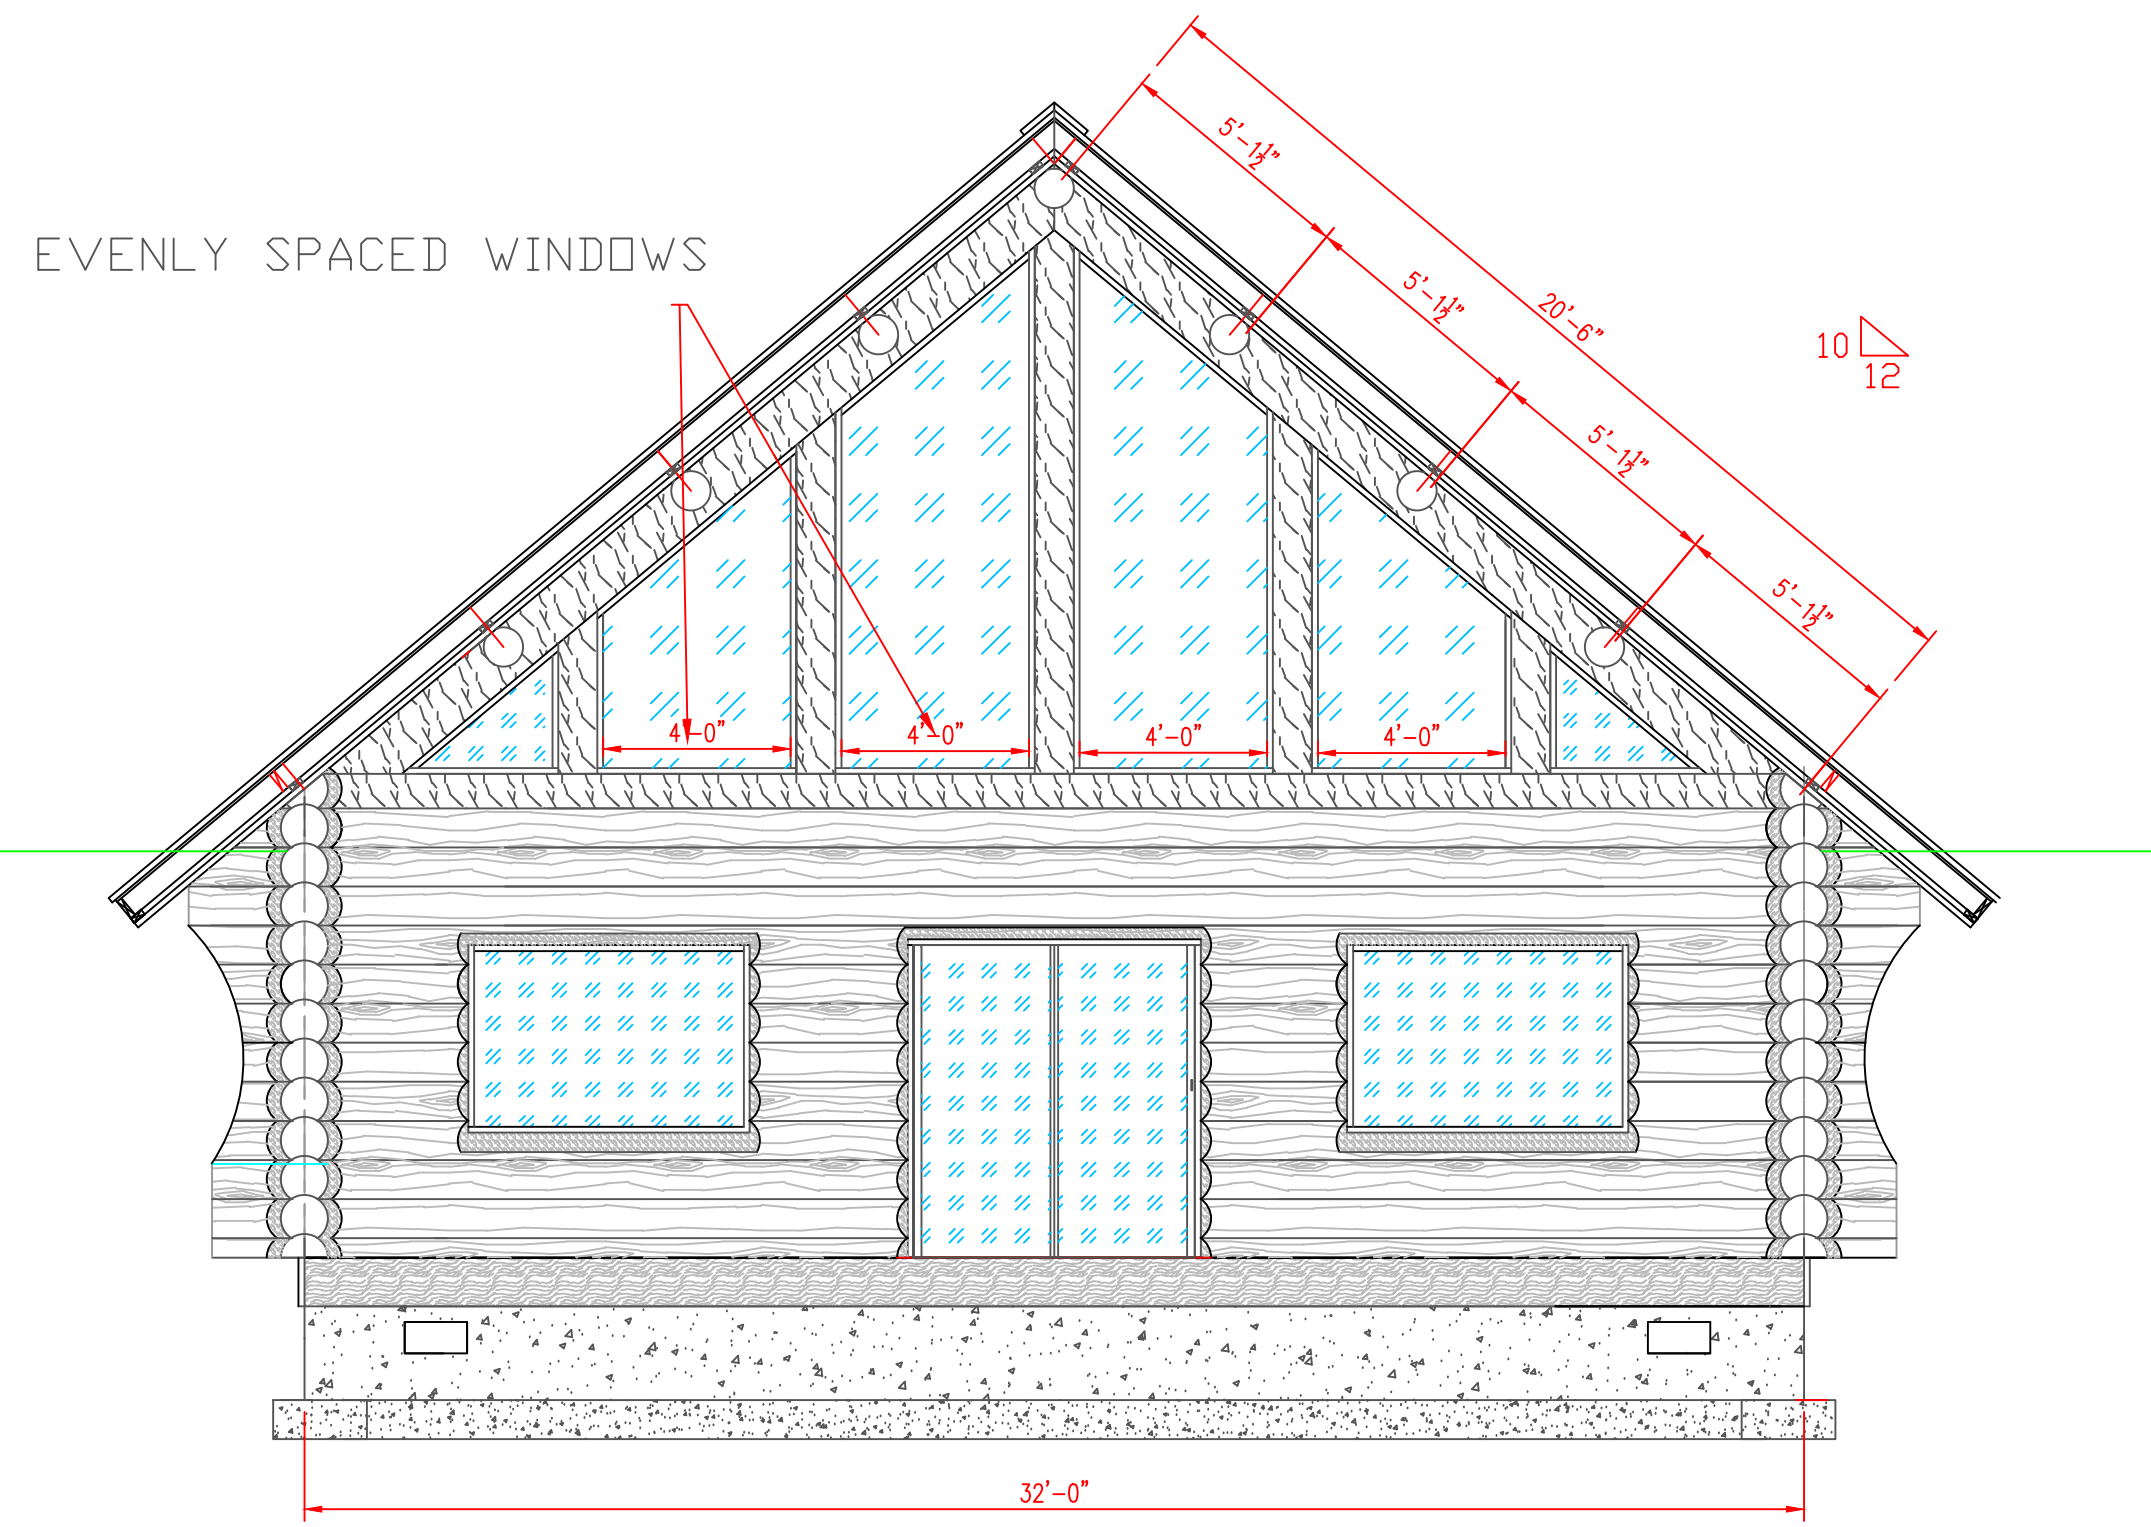

FRONT

FULL SCRIBE, SWEDISH COPE LOG HOME

BACK

AREA 32'x36'

3 BED 2 BATH

MAIN FLOOR----- 1152 SQ.FT.

LOFT-----647 SQ.FT.

TOTAL LIVING SPACE 1,799 SQ.FT.

RIGHT

LEFT

CLEARWATER LOG
32'x36'
1 OF 5
SCALE 1/4"=1'
DESIGN BY MARK VESIK
E-MAIL mavesik@yahoo.com
WEB-SITE www.mvprints.net
208-451-0221