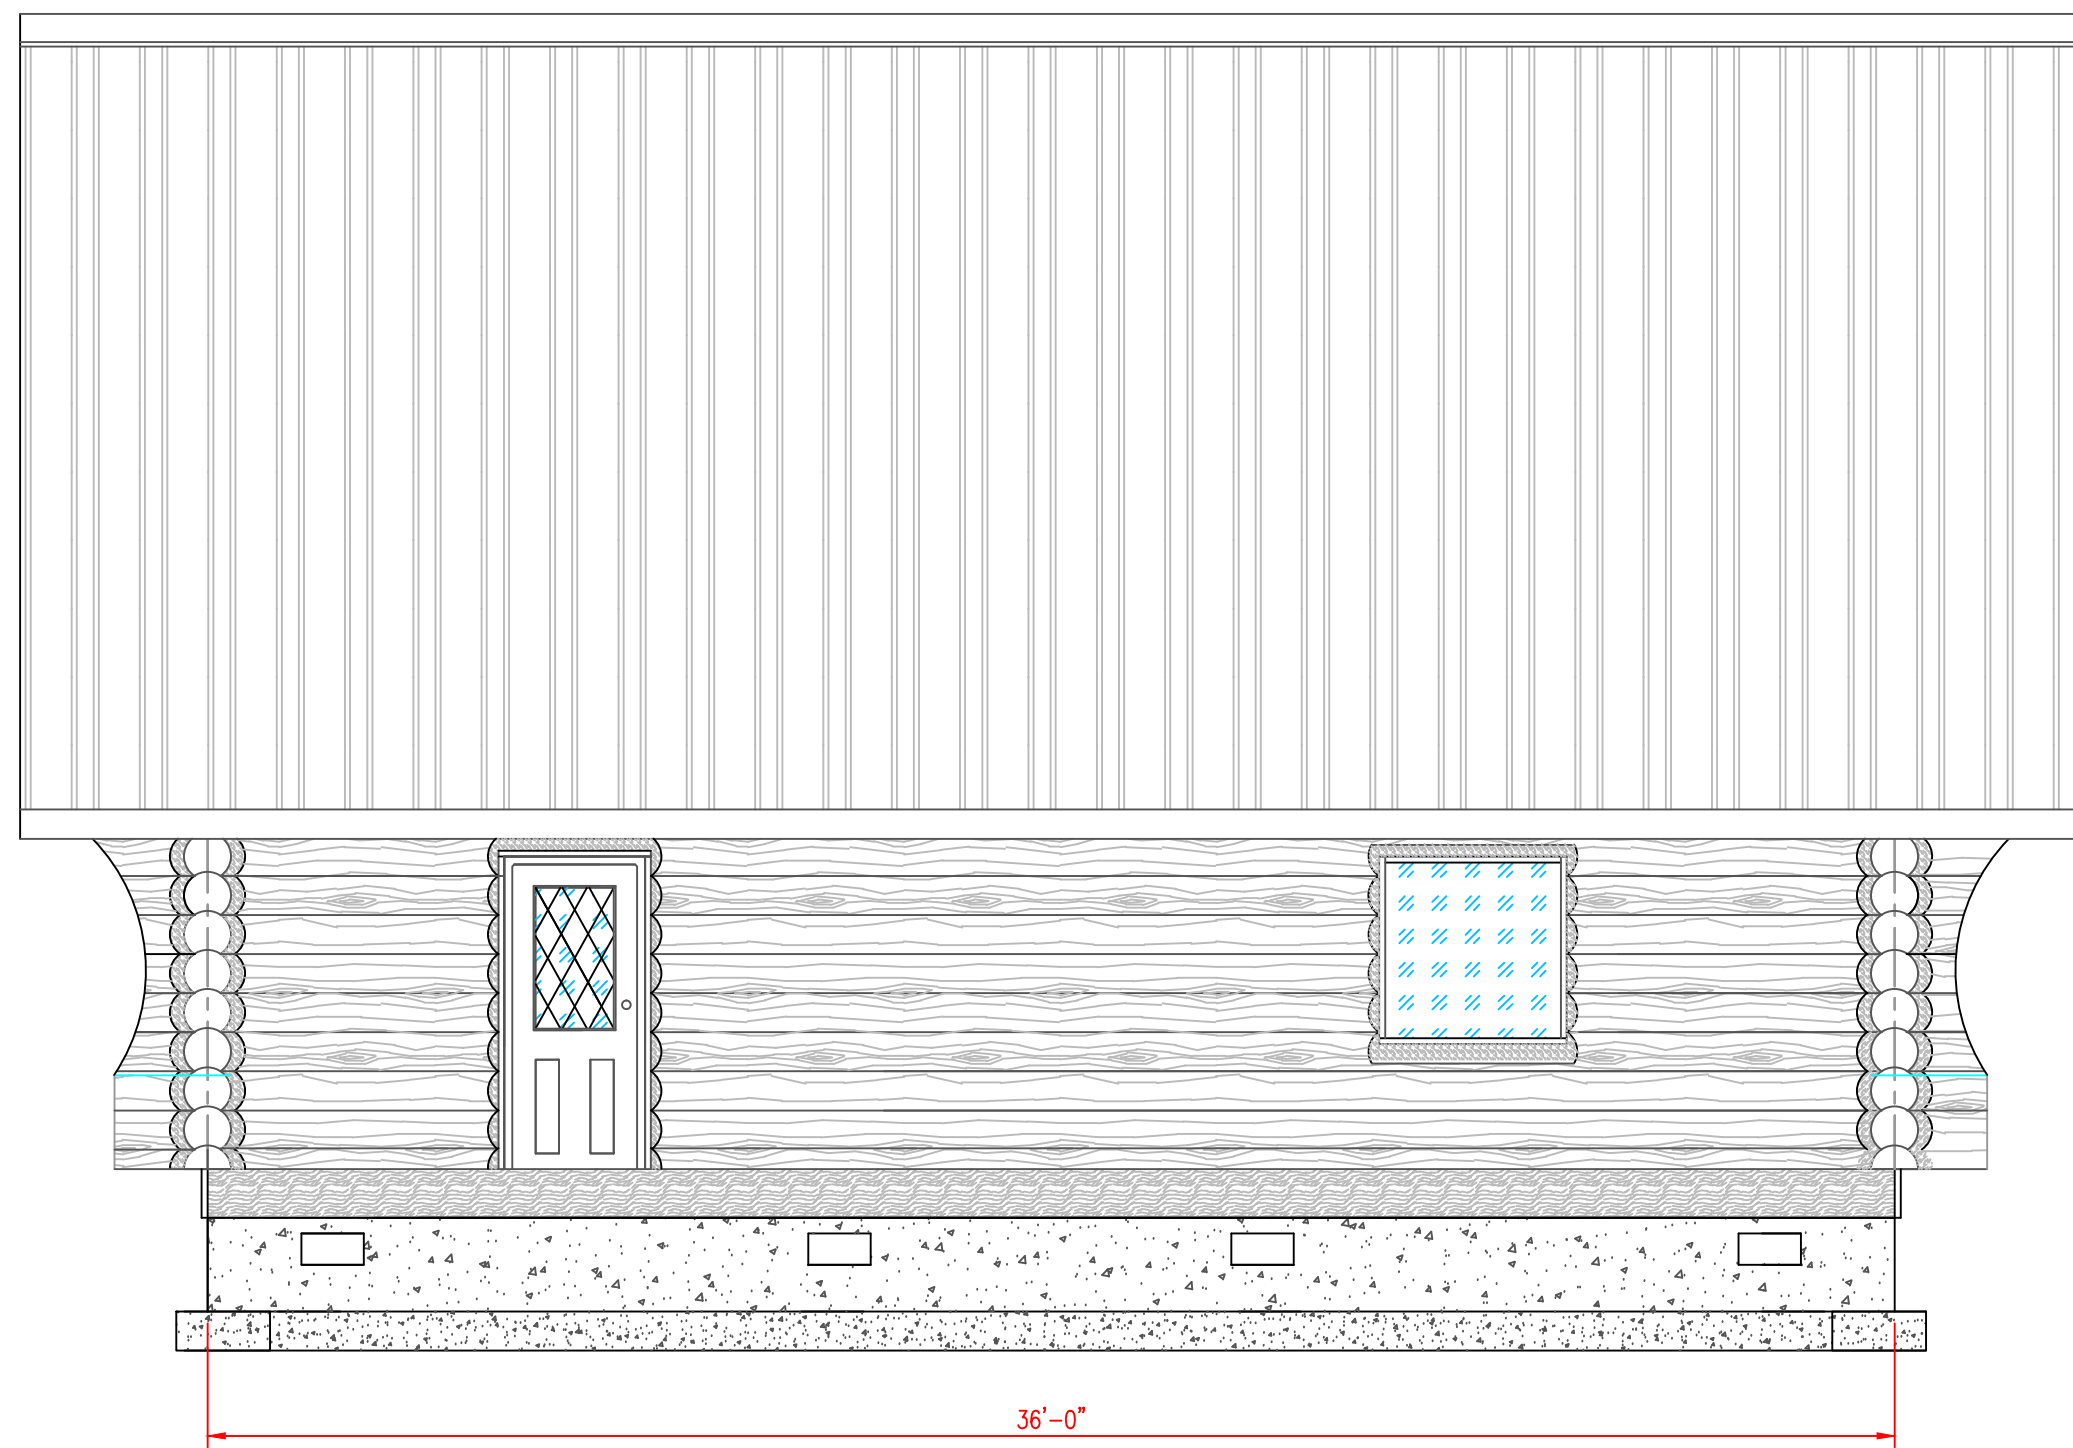

FRONT

FULL SCRIBE, SWEDISH COPE LOG HOME

BACK

AREA 32'x36'

3 BED 2 BATH

MAIN FLOOR----- 1152 SQ.FT.

LOFT-----647 SQ.FT.

TOTAL LIVING SPACE 1,799 SQ.FT.

RIGHT

LEFT

CLEARWATER LOG
32'x36'
1 OF 5
SCALE 1/4"=1'
DESIGN BY MARK VESIK
E-MAIL mavesik@yahoo.com
WEB-SITE www.mvprints.net
208-451-0221