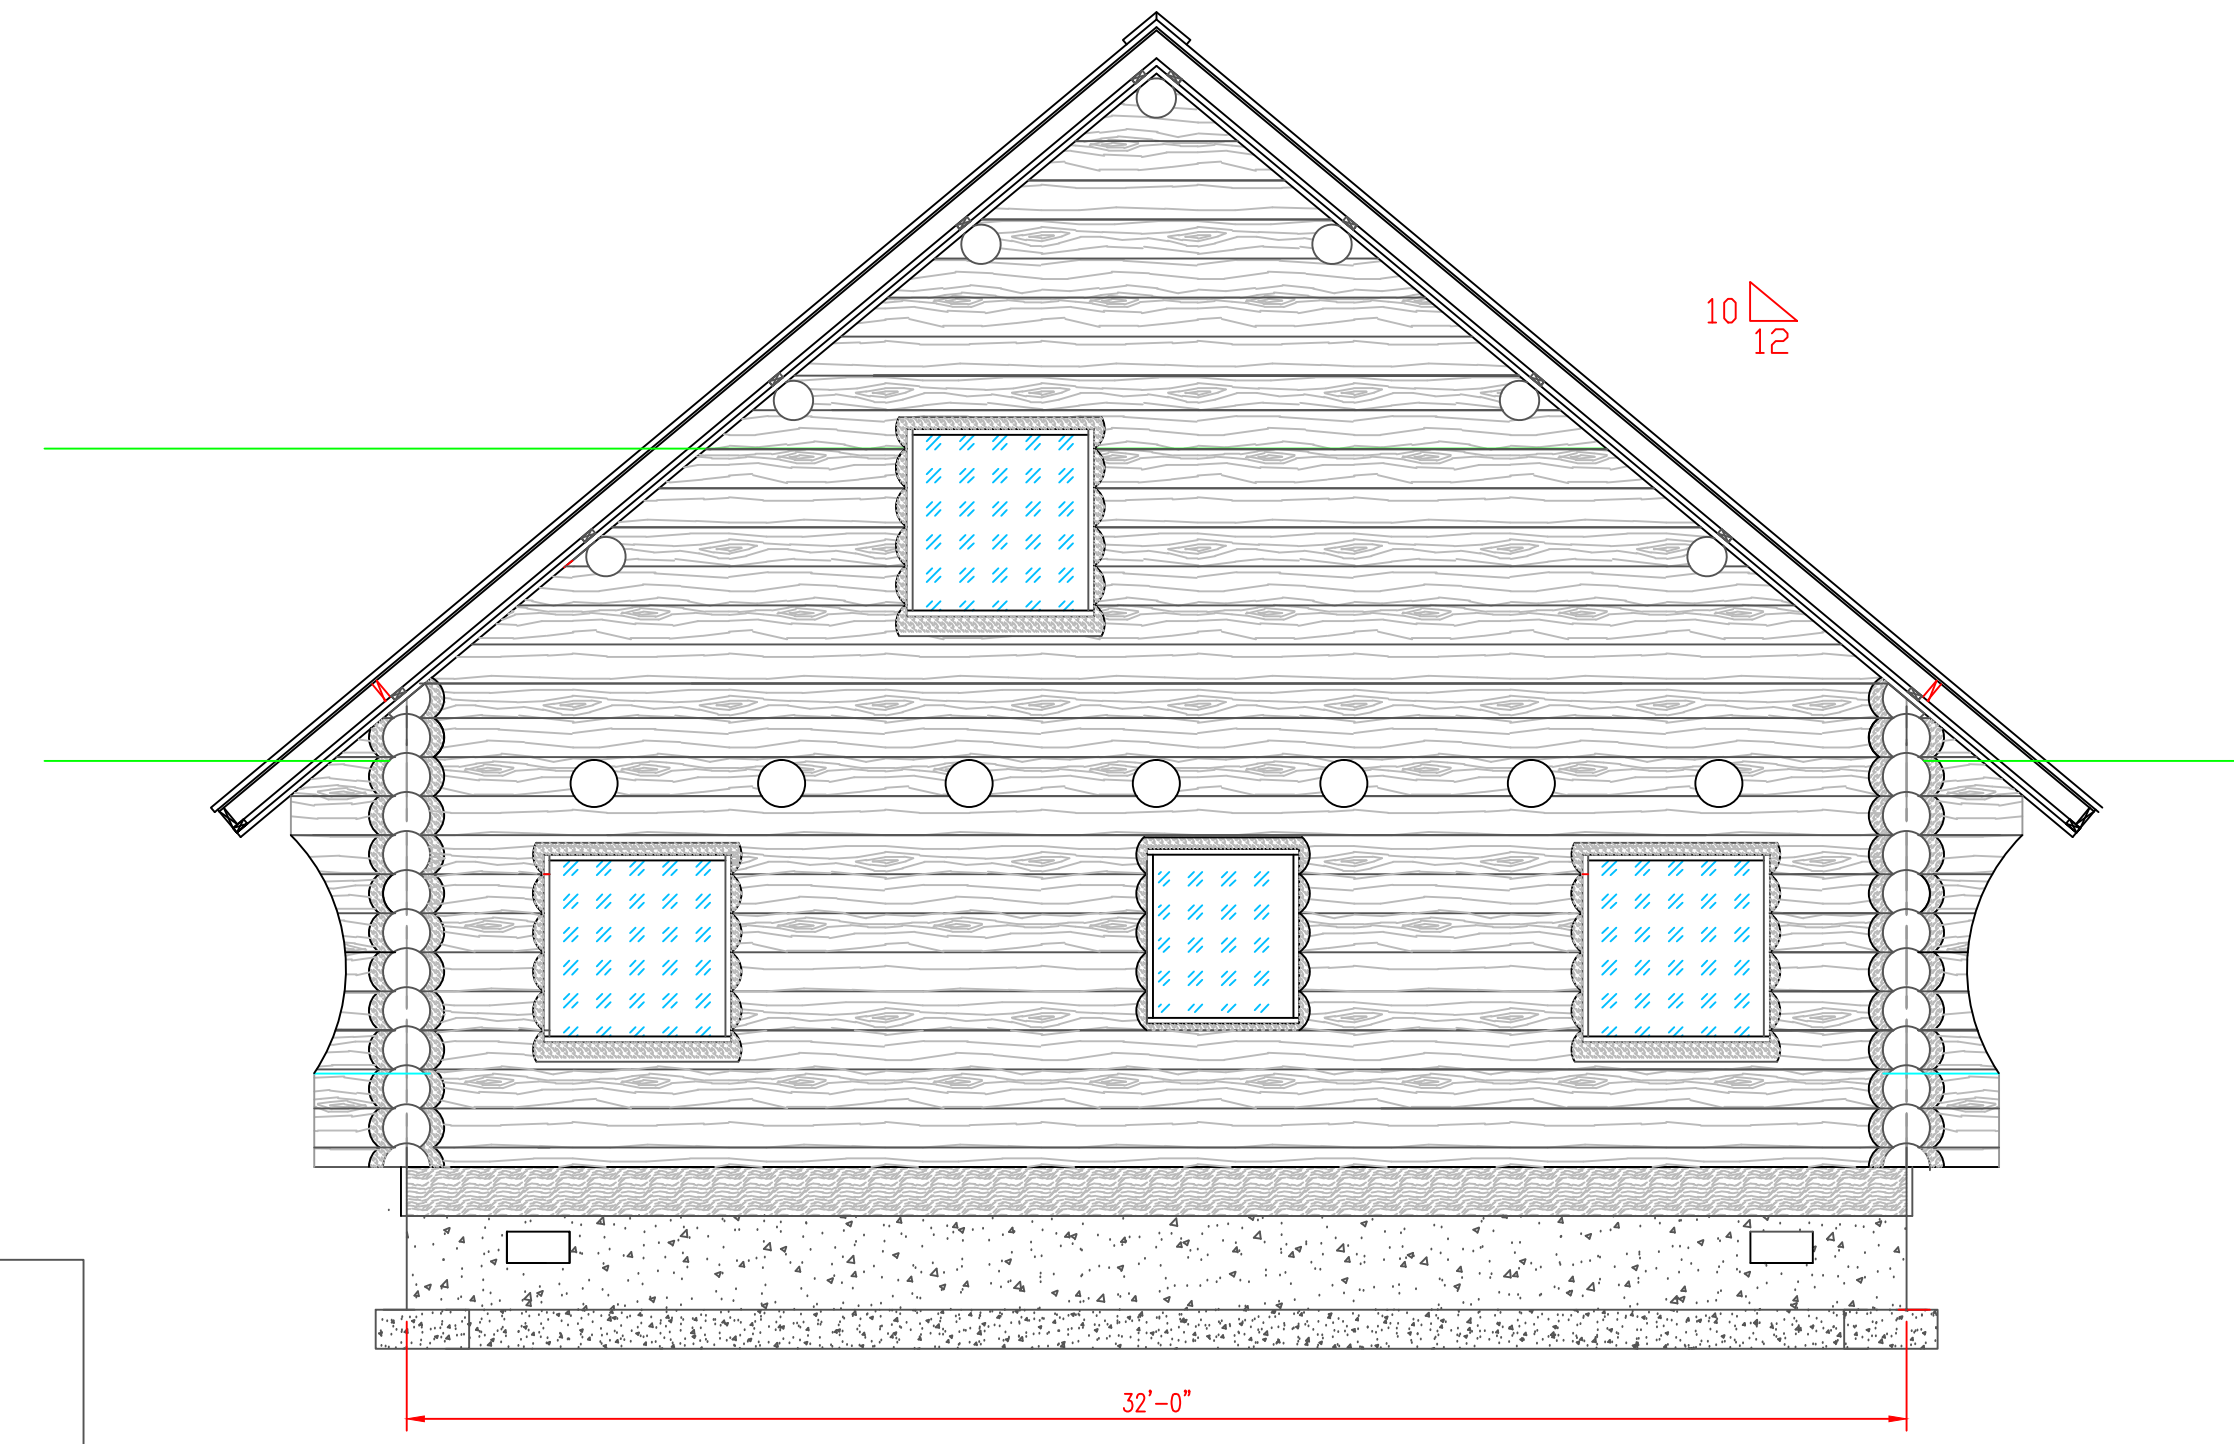

FRONT

FULL SCRIBE, SWEDISH COPE LOG HOME

BACK

AREA 32'x36'

3 BED 2 BATH

MAIN FLOOR----- 1152 SQ.FT.

LOFT-----647 SQ.FT.

TOTAL LIVING SPACE 1,799 SQ.FT.

RIGHT

LEFT

CLEARWATER LOG
32'x36'
1 OF 5
SCALE 1/4"=1'
DESIGN BY MARK VESIK
E-MAIL mavesik@yahoo.com
WEB-SITE www.mvprints.net
208-451-0221