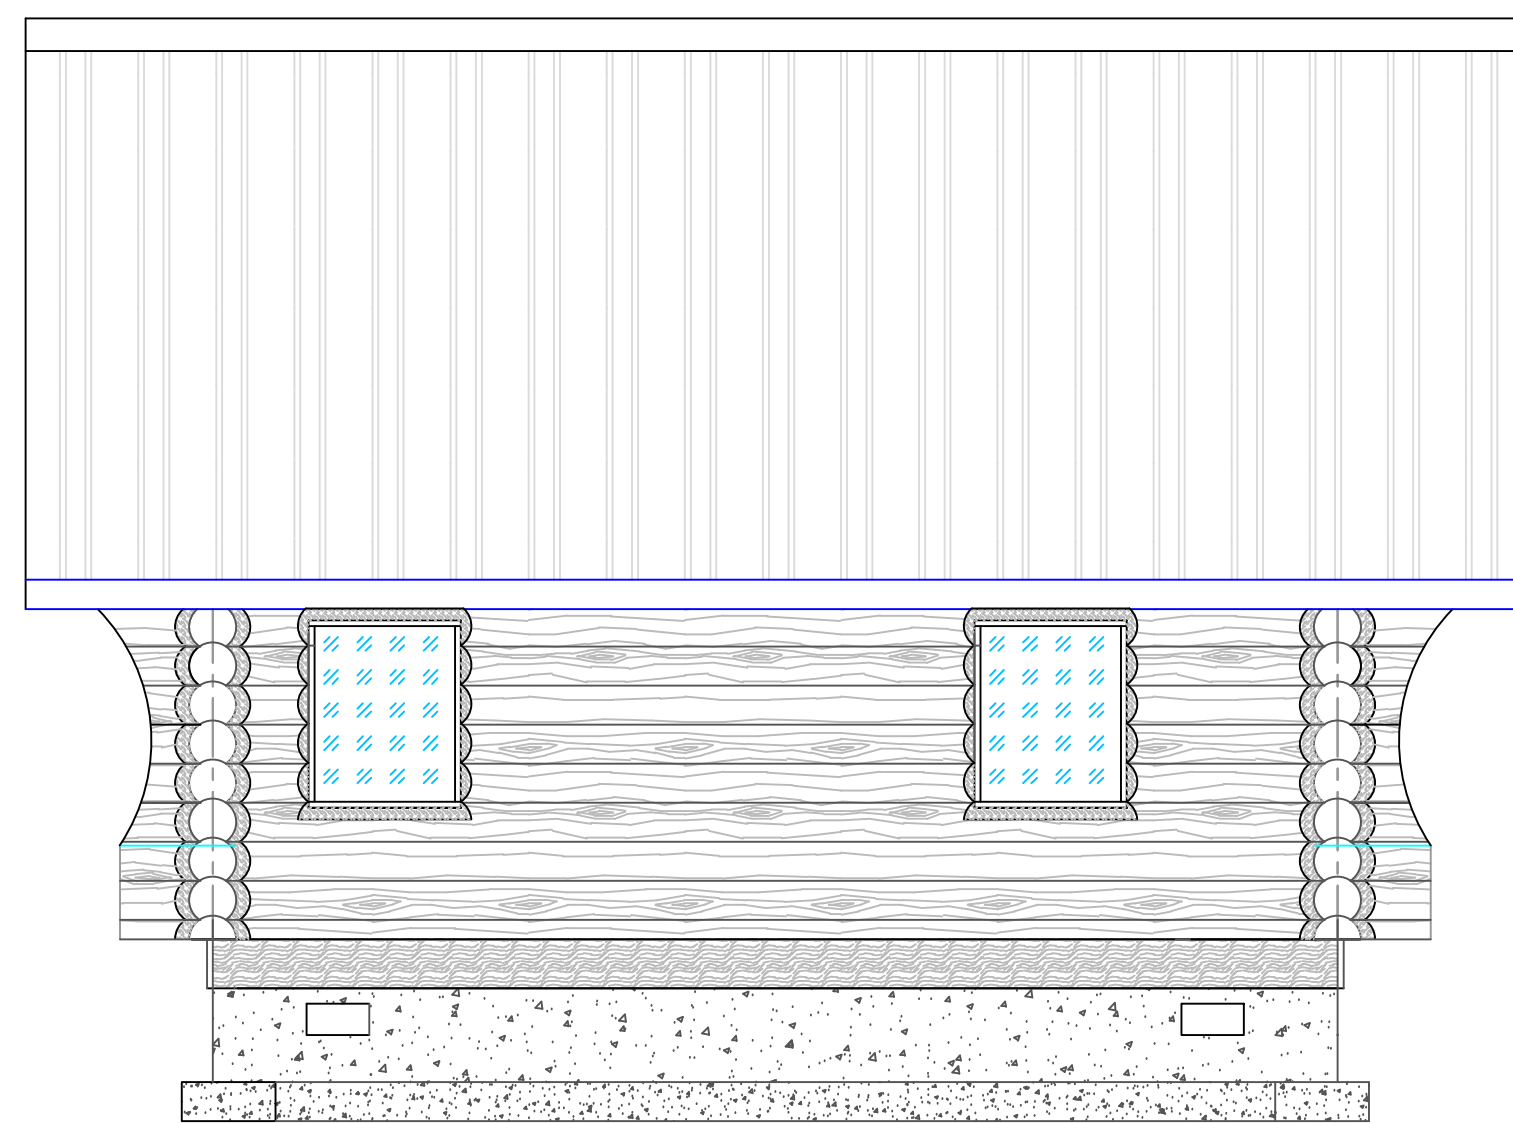

FULL SCRIBE, SWEDISH COPE LOG HOME

BACK

FRONT

RIGHT

AREA 20'x24'
 1 BED 1 BATH
 MAIN FLOOR 480 SQ.FT.
 LOFT-----273 SQ.FT.
 TOTAL LIVING SPACE 753 SQ.FT.

LEFT

CLEARWATER LOG
20x24
1 OF 5
SCALE 1/4"=1'
DESIGN BY MARK VESIK
E-MAIL mavesik@yahoo.com
WEB-SITE www.mvprints.net
208-451-0221