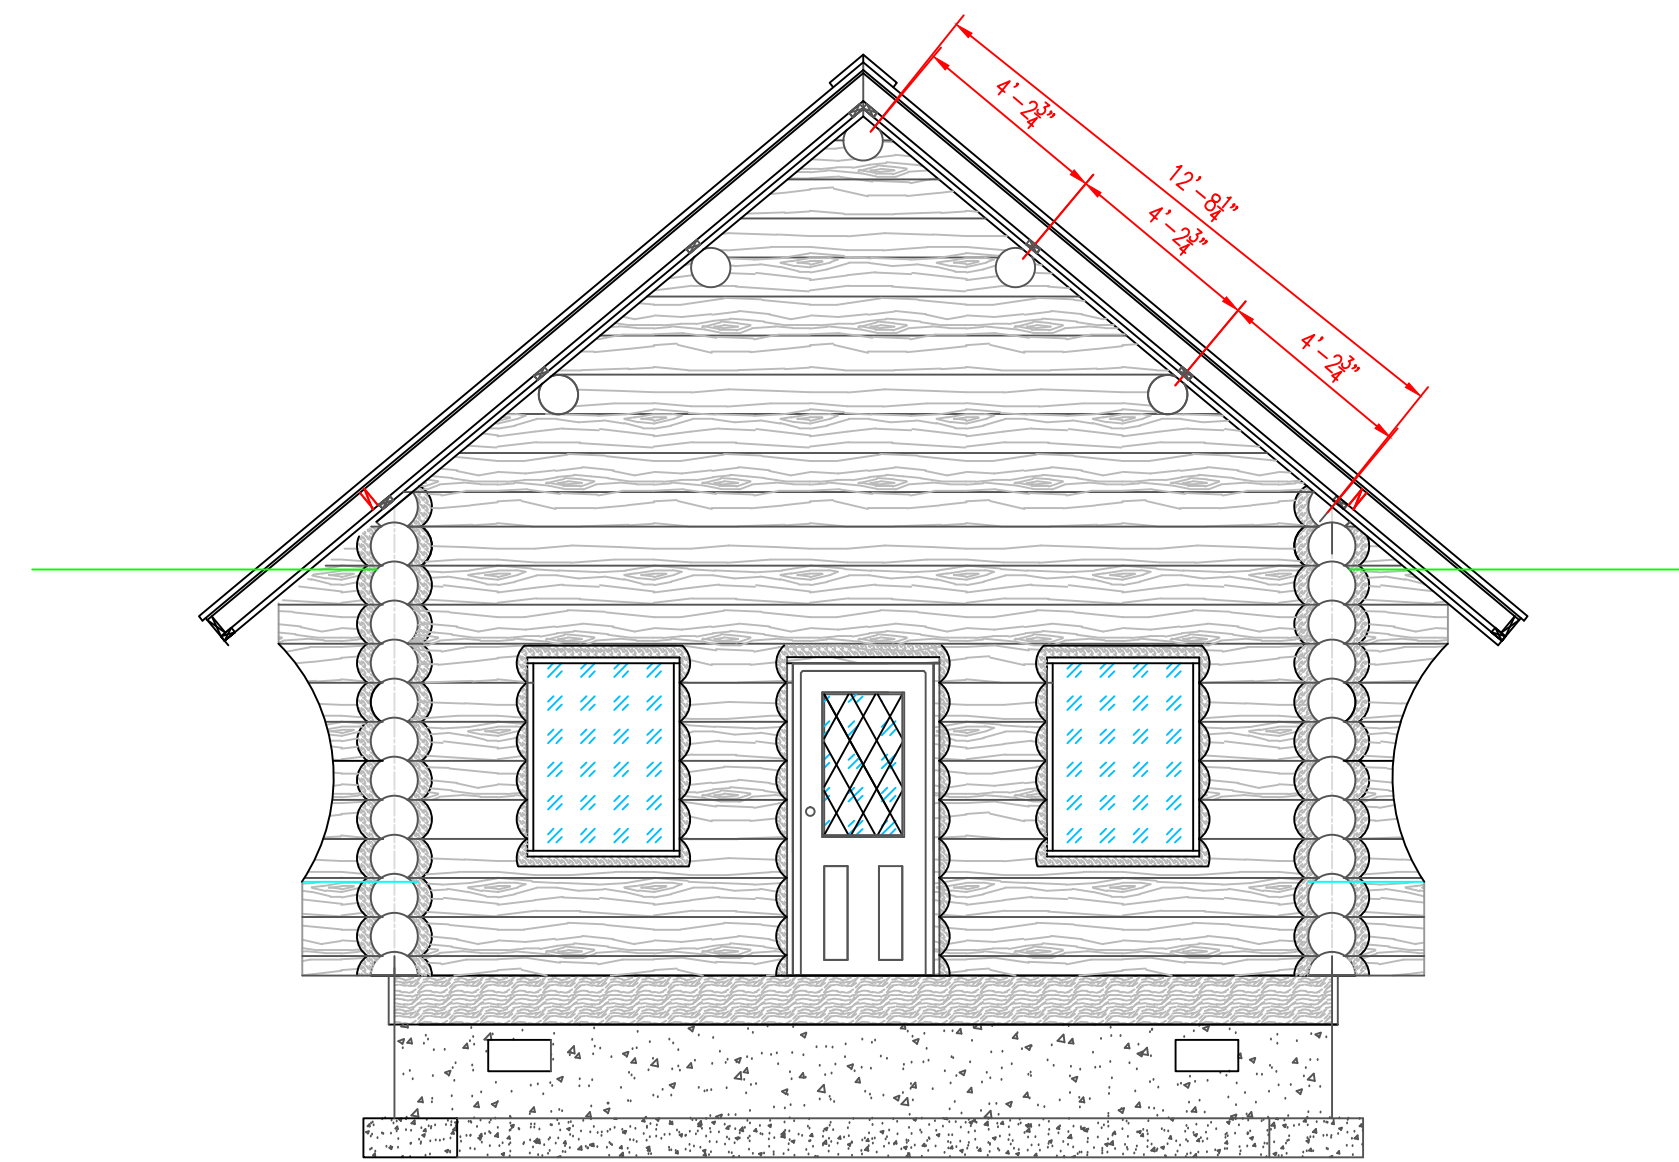

FULL SCRIBE, SWEDISH COPE LOG HOME

BACK

FRONT

RIGHT

AREA 20'x24'
 1 BED 1 BATH
 MAIN FLOOR 480 SQ.FT.
 LOFT-----273 SQ.FT.
 TOTAL LIVING SPACE 753 SQ.FT.

LEFT

CLEARWATER LOG
20x24
1 OF 5
SCALE 1/4"=1'
DESIGN BY MARK VESIK
E-MAIL mavesik@yahoo.com
WEB-SITE www.mvprints.net
208-451-0221