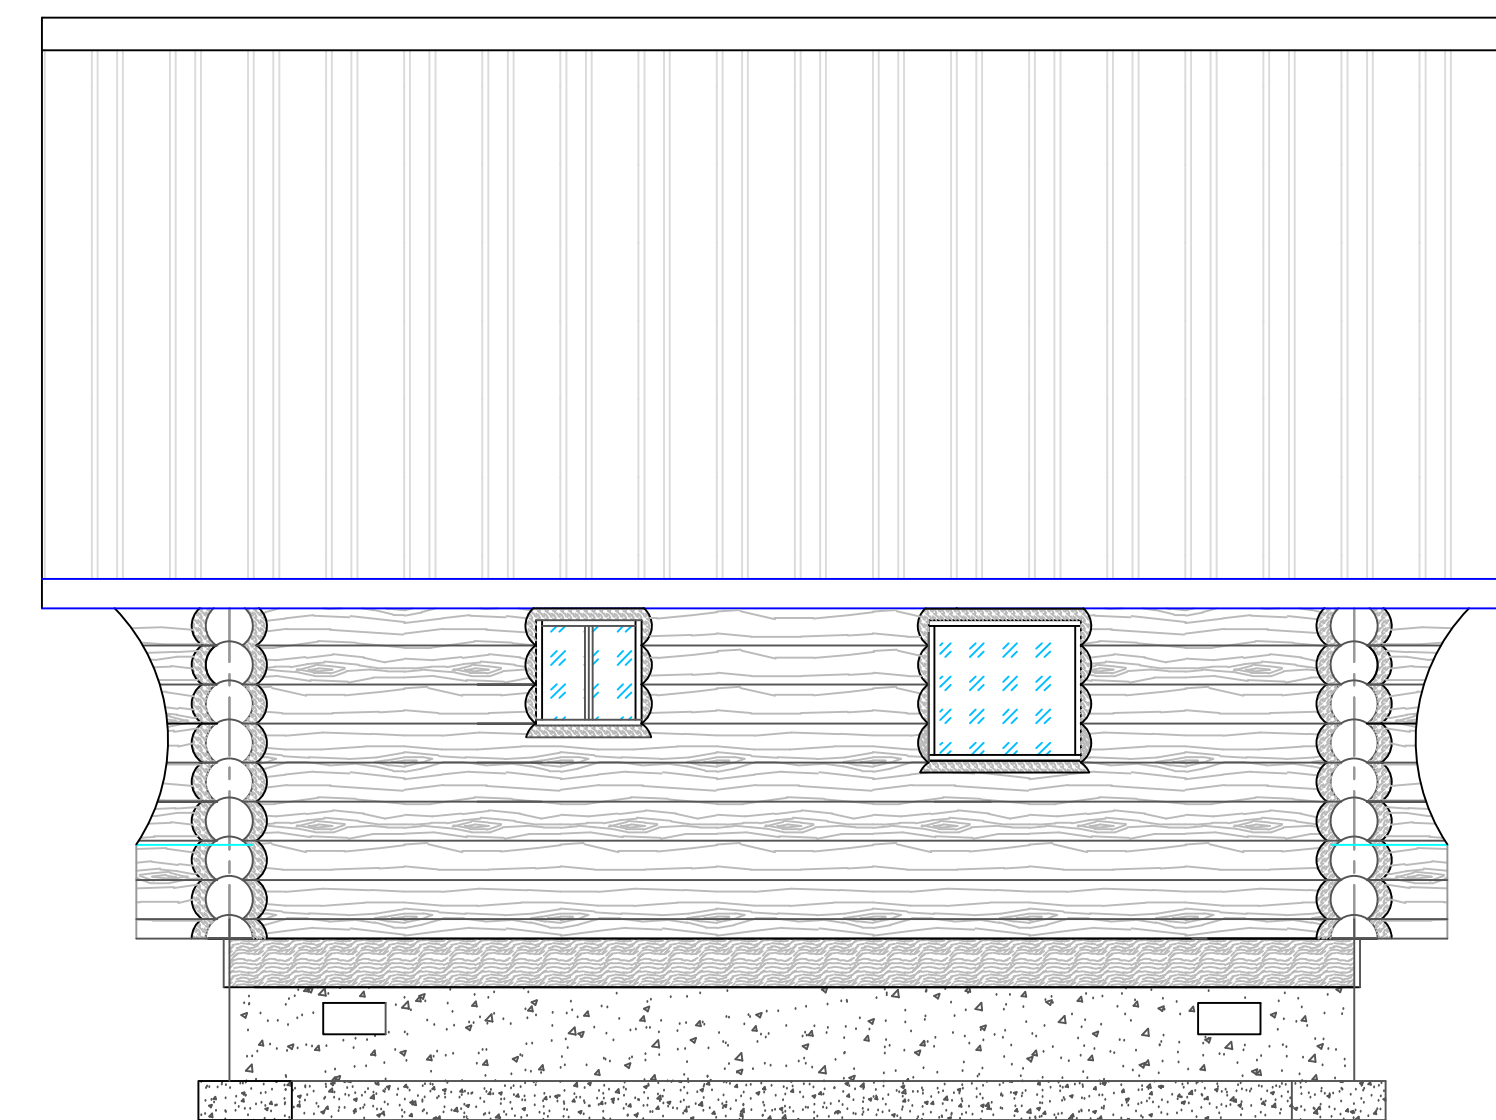

FULL SCRIBE, SWEDISH COPE LOG HOME

BACK

FRONT

RIGHT

AREA 20'x24'
 1 BED 1 BATH
 MAIN FLOOR 480 SQ.FT.
 LOFT-----273 SQ.FT.
 TOTAL LIVING SPACE 753 SQ.FT.

LEFT

CLEARWATER LOG
20x24
1 OF 5
SCALE 1/4"=1'
DESIGN BY MARK VESIK
E-MAIL mavesik@yahoo.com
WEB-SITE www.mvprints.net
208-451-0221