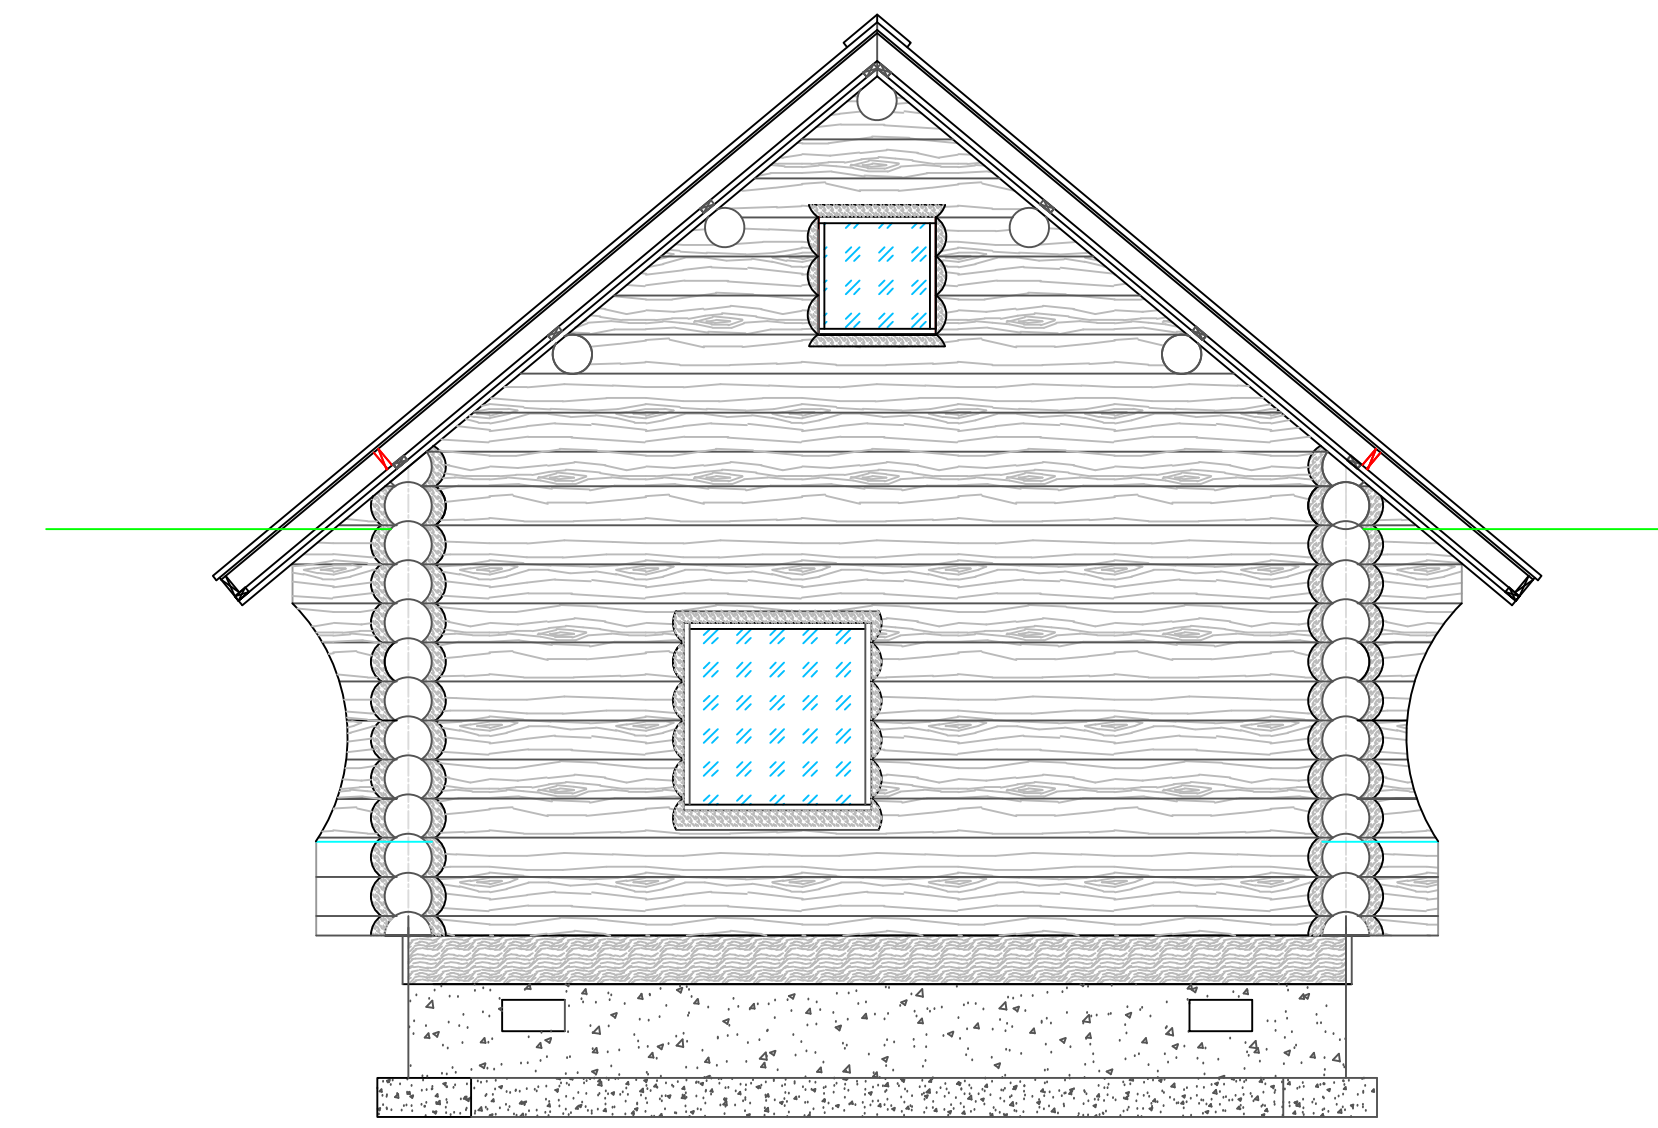

FULL SCRIBE, SWEDISH COPE LOG HOME

BACK

FRONT

RIGHT

AREA 20'x24'
 1 BED 1 BATH
 MAIN FLOOR 480 SQ.FT.
 LOFT-----273 SQ.FT.
 TOTAL LIVING SPACE 753 SQ.FT.

LEFT

CLEARWATER LOG
20x24
1 OF 5
SCALE 1/4"=1'
DESIGN BY MARK VESIK
E-MAIL mavesik@yahoo.com
WEB-SITE www.mvprints.net
208-451-0221